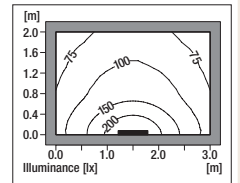

2x36W 2G11

TC-L

Height from eye level **H**
Room size **4H, 2H**
Reflectances (ceiling/walls/floor) **0.7/0.5/0.2**
Distance between luminaries **0.25H**
UGR_{rendwise} **12,8**
UGR_{crosswise} **15,7**