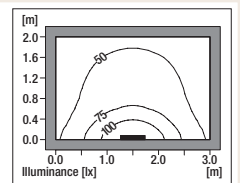

Stripe 48 W

2x24W TC-L	AMMA	2,5	085104.A	17	29
2x24W TC-L	1h 24h AMMA	3,0	085107.A	17	29

Colore/Finish
Ausführung
Couleurs/Liebt

2x24W 2G11

TC-L

Height from eye level **H**
Room size **4H, 2H**
Reflectances (ceiling/walls/floor) **0.7/0.5/0.2**
Distance between luminaries **0.25H**
UGR_{rendwise} **14,3**
UGR_{crosswise} **11,8**