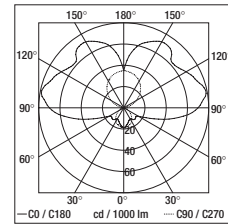

Stripe

Stripe 58 W

Stripe 48 W

Stripe 38 W

(Stripe 58 W) **mm 580** (22^{3/4}")
 (Stripe 48 W) **mm 480** (19"
 (Stripe 38 W) **mm 380** (15"

mm 220
 (8^{3/4}")

Stripe 58 W

1x36W TC-L	AMMA	3,0	085215.A	17	29
1x36W TC-L	analog dim	3,0	085449.A	17	29
1x36W TC-L	switch dim	3,0	085450.A	17	29
1x36W TC-L	one4all	3,0	085451.A	17	29
1x36W TC-L	1h 24h AMMA	3,5	085452.A	17	29

Colore/Finish
Ausführung
Couleurs/Liebt

1x36W 2G11

TC-L

Height from eye level **H**
Room size **4H, 2H**
Reflectances (ceiling/walls/floor) **0.7/0.5/0.2**
Distance between luminaries **0.25H**
UGR_{rendwise} **<10,0**
UGR_{crosswise} **<10,0**

Stripe 58 W

2x36W TC-L	AMMA	3,0	085121.A	17	29
2x36W TC-L	analog dim	3,0	085123.A	17	29
2x36W TC-L	switch dim	3,0	085124.A	17	29
2x36W TC-L	one4all	3,0	085122.A	17	29
2x36W TC-L	1h 24h AMMA	3,5	085125.A	17	29

Colore/Finish
Ausführung
Couleurs/Liebt

2x36W 2G11

TC-L

Height from eye level **H**
Room size **4H, 2H**
Reflectances (ceiling/walls/floor) **0.7/0.5/0.2**
Distance between luminaries **0.25H**
UGR_{rendwise} **12,8**
UGR_{crosswise} **15,7**