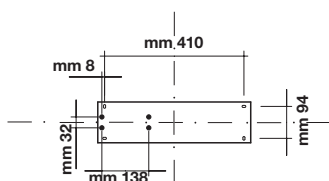

2x24W G5

T16

Height from eye level **H**
 Room size **4H, 2H**
 Reflectances (ceiling/walls/floor) **0.7/0.5/0.2**
 Distance between luminaries **0.25H**
 UGR_{endwise} **<10,0**
 UGR_{crosswise} **12,6**

Stripe

Stripe 58 W

Stripe 48 W

Stripe 38 W

(Stripe 58 W) **mm 580** (22^{3/4}")
 (Stripe 48 W) **mm 480** (19"
 (Stripe 38 W) **mm 380** (15"

mm 220
 (8^{3/4}")

Stripe 58 W

1x36W TC-L	AMMA	3,0	085215.A	17	29
1x36W TC-L	analog dim	3,0	085449.A	17	29
1x36W TC-L	switch dim	3,0	085450.A	17	29
1x36W TC-L	one4all	3,0	085451.A	17	29
1x36W TC-L	1h 24h AMMA	3,5	085452.A	17	29