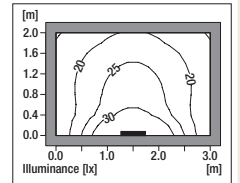

1x24W 2G11

TC-L

Height from eye level **H**
Room size **4H, 2H**
Reflectances (ceiling/walls/floor) **0.7/0.5/0.2**
Distance between luminaries **0.25H**
UGR_{rendwise} **<10,0**
UGR_{crosswise} **<10,0**