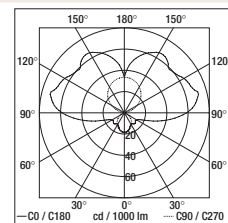

Colore/Finish
Ausführung
Couleurs/Liebt

2x36W 2G11

TC-L

Height from eye level **H**
Room size **4H, 2H**
Reflectances (ceiling/walls/floor) **0.7/0.5/0.2**
Distance between luminaries **0.25H**
UGR_{rendwise} **12,8**
UGR_{crosswise} **15,7**

Stripe 48 W

2x24W TC-L	AMMA	2,5	085104.A	17	29
2x24W TC-L	1h 24h AMMA	3,0	085107.A	17	29

Colore/Finish
Ausführung
Couleurs/Liebt

2x24W 2G11

TC-L

Height from eye level **H**
Room size **4H, 2H**
Reflectances (ceiling/walls/floor) **0.7/0.5/0.2**
Distance between luminaries **0.25H**
UGR_{rendwise} **14,3**
UGR_{crosswise} **11,8**