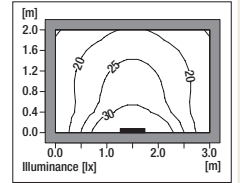

Stripe 58 W

1x36W TC-L	AMMA	3,0	085215.A	17	29
1x36W TC-L	analog dim	3,0	085449.A	17	29
1x36W TC-L	switch dim	3,0	085450.A	17	29
1x36W TC-L	one4all	3,0	085451.A	17	29
1x36W TC-L	1h 24h AMMA	3,5	085452.A	17	29

Colore/Finish
Ausführung
Couleurs/Liebt

1x36W 2G11

TC-L

Height from eye level **H**
Room size **4H, 2H**
Reflectances (ceiling/walls/floor) **0.7/0.5/0.2**
Distance between luminaries **0.25H**
UGR_{rendwise} **<10,0**
UGR_{crosswise} **<10,0**