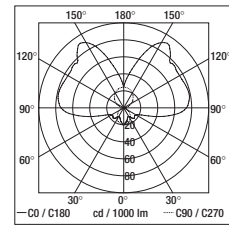

2x39W G5

T16

Height from eye level **H**
Room size **4H, 2H**
Reflectances (ceiling/walls/floor) **0.7/0.5/0.2**
Distance between luminaries **0.25H**
UGR_{endwise} **10,6**
UGR_{crosswise} **13,6**