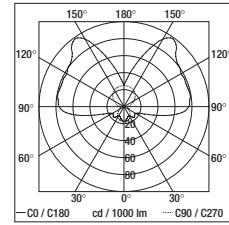

2x54W G5

T16

Height from eye level **H**
Room size **4H, 2H**
Reflectances (ceiling/walls/floor) **0.7/0.5/0.2**
Distance between luminaries **0.25H**
UGR_{endwise} **19,5**
UGR_{crosswise} **21,2**