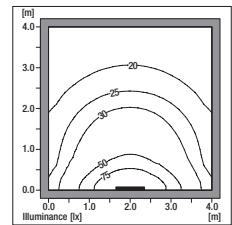

2x24W G5

T16

Height from eye level **H**
Room size **4H, 2H**
Reflectances (ceiling/walls/floor) **0.7/0.5/0.2**
Distance between luminaries **0.25H**
UGR_{endwise} **<10,0**
UGR_{crosswise} **12,6**