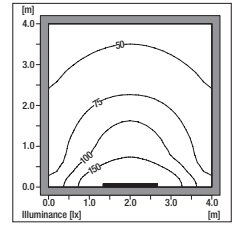

2x54W G5

T16

Height from eye level **H**
Room size **4H, 2H**
Reflectances (ceiling/walls/floor) **0.7/0.5/0.2**
Distance between luminaries **0.25H**
UGR_{endwise} **19,5**
UGR_{crosswise} **21,2**