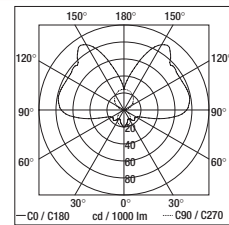

2x24W G5

T16

Height from eye level **H**
Room size **4H, 2H**
Reflectances (ceiling/walls/floor) **0.7/0.5/0.2**
Distance between luminaries **0.25H**
UGR_{endwise} **<10,0**
UGR_{crosswise} **12,6**