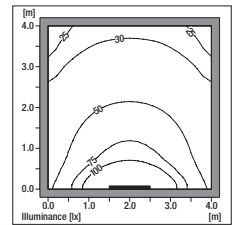

2x39W G5

T16

Height from eye level **H**
Room size **4H, 2H**
Reflectances (ceiling/walls/floor) **0.7/0.5/0.2**
Distance between luminaries **0.25H**
UGR_{endwise} **10,6**
UGR_{crosswise} **13,6**