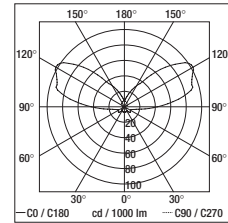

Stripe

Stripe 58 W

Stripe 48 W

Stripe 38 W

(Stripe 58 W) **mm 580** (22^{3/4}")
 (Stripe 48 W) **mm 480** (19"
 (Stripe 38 W) **mm 380** (15"

mm 220
 (8^{3/4}")

Stripe 58 W

1x36W TC-L	AMMA	3,0	085215.A	17	29
1x36W TC-L	analog dim	3,0	085449.A	17	29
1x36W TC-L	switch dim	3,0	085450.A	17	29
1x36W TC-L	one4all	3,0	085451.A	17	29
1x36W TC-L	1h 24h AMMA	3,5	085452.A	17	29

Colore/Finish
Ausführung
Couleurs/Liebt

2x36W 2G11

TC-L

Height from eye level **H**
Room size **4H, 2H**
Reflectances (ceiling/walls/floor) **0.7/0.5/0.2**
Distance between luminaries **0.25H**
UGR_{rendwise} **12,8**
UGR_{crosswise} **15,7**

Stripe 48 W

1x24W TC-L	AMMA	2,5	085214.A	17	29
1x24W TC-L	1h 24h AMMA	3,0	085456.A	17	29

Colore/Finish
Ausführung
Couleurs/Liebt

1x24W 2G11

TC-L

Height from eye level **H**
Room size **4H, 2H**
Reflectances (ceiling/walls/floor) **0.7/0.5/0.2**
Distance between luminaries **0.25H**
UGR_{rendwise} **<10,0**
UGR_{crosswise} **<10,0**