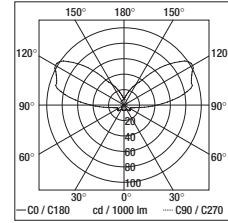

Stripe 58 W

1x36W TC-L	AMMA	3,0	085215.A	17	29
1x36W TC-L	analog dim	3,0	085449.A	17	29
1x36W TC-L	switch dim	3,0	085450.A	17	29
1x36W TC-L	one4all	3,0	085451.A	17	29
1x36W TC-L	1h 24h AMMA	3,5	085452.A	17	29

Colore/Finish
Ausführung
Couleurs/Liebt

1x36W 2G11

TC-L

Height from eye level **H**
Room size **4H, 2H**
Reflectances (ceiling/walls/floor) **0.7/0.5/0.2**
Distance between luminaries **0.25H**
UGR_{rendwise} **<10,0**
UGR_{crosswise} **<10,0**