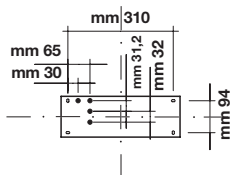

2x24W G5

T16

Height from eye level **H**
 Room size **4H, 2H**
 Reflectances (ceiling/walls/floor) **0.7/0.5/0.2**
 Distance between luminaries **0.25H**
 UGR_{endwise} **<10,0**
 UGR_{crosswise} **12,6**

Stripe

Stripe 58 W

Stripe 48 W

Stripe 38 W

(Stripe 58 W) **mm 580** (22^{3/4}")
 (Stripe 48 W) **mm 480** (19"
 (Stripe 38 W) **mm 380** (15"

mm 220
 (8^{3/4}")

Stripe 58 W

1x36W TC-L	AMMA	3,0	085215.A	17	29
1x36W TC-L	analog dim	3,0	085449.A	17	29
1x36W TC-L	switch dim	3,0	085450.A	17	29
1x36W TC-L	one4all	3,0	085451.A	17	29
1x36W TC-L	1h 24h AMMA	3,5	085452.A	17	29