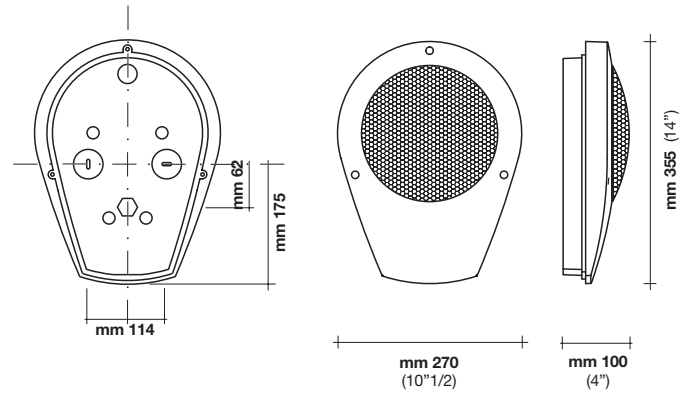

Vetro prismato satinato
Prismatic satin glass
Glas prismatisch satiniert
Verre satiné avec prismature interne
Матовое стекло-рекорд

Dew Sym W

1x100W A60 / QT-32

021002A.

16

17

29

Colore/Finish
Ausf./Couleurs/Цвет

1x100W E27

A60 QT-32

Height from eye level **H**
Room size **4H, 2H**
Reflectances (ceiling/walls/floor) **0.7/0.5/0.2**
Distance between luminaries **0.25H**
UGR_{endwise} **19,8**
UGR_{crosswise} **20,3**

Dew Sym W

1x13W TC-DEL

021006A.

16

17

29

1x13W TC-D

021005A.

16

17

29

1x13W TC-DEL

1h 24h

021007A.

16

17

29

Colore/Finish
Ausf./Couleurs/Цвет

1x13W G24q-1 / 1x13W G24d-1

TC-DEL / TC-D

Height from eye level **H**
Room size **4H, 2H**
Reflectances (ceiling/walls/floor) **0.7/0.5/0.2**
Distance between luminaries **0.25H**
UGR_{endwise} **17,3**
UGR_{crosswise} **18,1**

Dew Sym W

1x18W TC-DEL

021017A.

16

17

29

1x18W TC-D

021015A.

16

17

29

1x18W TC-DEL

1h 24h

021018A.

16

17

29

Colore/Finish
Ausf./Couleurs/Цвет

1x18W G24q-2 / 1x18W G24d-2

TC-DEL / TC-D

Height from eye level **H**
Room size **4H, 2H**
Reflectances (ceiling/walls/floor) **0.7/0.5/0.2**
Distance between luminaries **0.25H**
UGR_{endwise} **18,3**
UGR_{crosswise} **19,1**

Dew Sym W

1x26W TC-DEL

021039A.

16

17

29

1x26W TC-D

021037A.

16

17

29

1x26W TC-DEL

1h 24h

021040A.

16

17

29

Colore/Finish
Ausf./Couleurs/Цвет

1x26W G24q-3 / 1x26W G24d-3

TC-DEL / TC-D

Height from eye level **H**
Room size **4H, 2H**
Reflectances (ceiling/walls/floor) **0.7/0.5/0.2**
Distance between luminaries **0.25H**
UGR_{endwise} **19,7**
UGR_{crosswise} **20,5**