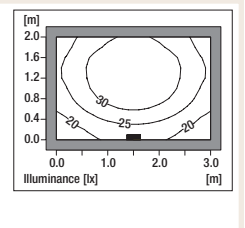

29

Colore/Finish
Ausf./Couleurs/Цвет

1x13W G24q-1 / 1x13W G24d-1

TC-DEL / TC-D

Height from eye level **H**
 Room size **4H, 2H**
 Reflectances (ceiling/walls/floor) **0.7/0.5/0.2**
 Distance between luminaries **0.25H**
 UGR_{endwise} **17,3**
 UGR_{crosswise} **18,1**