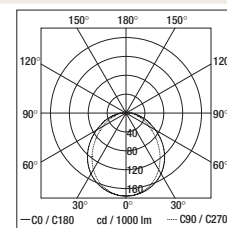

29

Colore/Finish
Ausf./Couleurs/Цвет

1x13W G24q-1 / 1x13W G24d-1

TC-DEL / TC-D

Height from eye level **H**
 Room size **4H, 2H**
 Reflectances (ceiling/walls/floor) **0.7/0.5/0.2**
 Distance between luminaries **0.25H**
 UGR_{endwise} **17,3**
 UGR_{crosswise} **18,1**