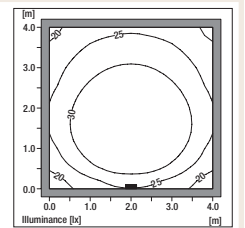

1x100W E27

A60 QT-32

Height from eye level **H**
Room size **4H, 2H**
Reflectances (ceiling/walls/floor) **0.7/0.5/0.2**
Distance between luminaries **0.25H**
UGR_{endwise} **19,8**
UGR_{crosswise} **20,3**