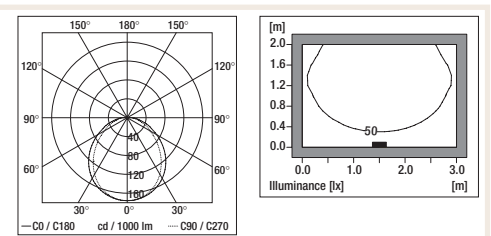

Dew Sym W		Colore/Finish Ausf./Couleurs/L'pet			
1x26W TC-DEL					
1x26W TC-D					
1x26W TC-DEL					

1x26W G24q-3 / 1x26W G24d-3	
TC-DEL / TC-D	
Height from eye level	H
Room size	4H, 2H
Reflectances (ceiling/walls/floor)	0.7/0.5/0.2
Distance between luminaries	0.25H
UGR_{endwise}	19,7
UGR_{crosswise}	20,5