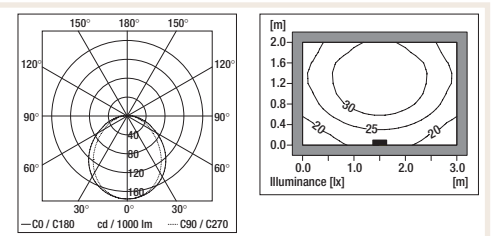

Dew Sym W		Colore/Finish Ausf./Couleurs/L'pet			
1x13W TC-DEL					
1x13W TC-D					
1x13W TC-DEL					

1x13W G24q-1 / 1x13W G24d-1	
TC-DEL / TC-D	
Height from eye level	H
Room size	4H, 2H
Reflectances (ceiling/walls/floor)	0.7/0.5/0.2
Distance between luminaries	0.25H
UGR_{endwise}	17,3
UGR_{crosswise}	18,1