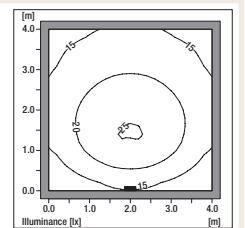

29

Colore/Finish
Ausf./Couleurs/Цвет

1x18W G24q-2 / 1x18W G24d-2

TC-DEL / TC-D

Height from eye level **H**
 Room size **4H, 2H**
 Reflectances (ceiling/walls/floor) **0.7/0.5/0.2**
 Distance between luminaries **0.25H**
 UGR_{endwise} **18,3**
 UGR_{crosswise} **19,1**