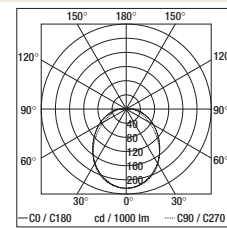

1x100W E27

A60 QT-32

Height from eye level **H**
Room size **4H, 2H**
Reflectances (ceiling/walls/floor) **0.7/0.5/0.2**
Distance between luminaries **0.25H**
UGR_{endwise} **19,8**
UGR_{crosswise} **20,3**