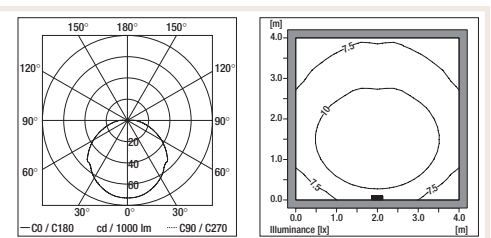

Dew Sym W		Colore/Finish Ausf./Couleurs/L'pet			
1x18W TC-DEL					
1x18W TC-D					
1x18W TC-DEL					

1x18W G24q-2 / 1x18W G24d-2	
TC-DEL / TC-D	
Height from eye level	H
Room size	4H, 2H
Reflectances (ceiling/walls/floor)	0.7/0.5/0.2
Distance between luminaries	0.25H
UGR_{endwise}	16,7
UGR_{crosswise}	16,8