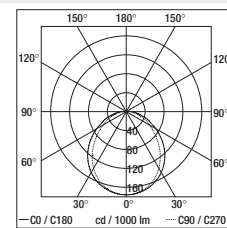

29

Colore/Finish
Ausf./Couleurs/Цвет

1x18W G24q-2 / 1x18W G24d-2

TC-DEL / TC-D

Height from eye level **H**
 Room size **4H, 2H**
 Reflectances (ceiling/walls/floor) **0.7/0.5/0.2**
 Distance between luminaries **0.25H**
 UGR_{endwise} **18,3**
 UGR_{crosswise} **19,1**