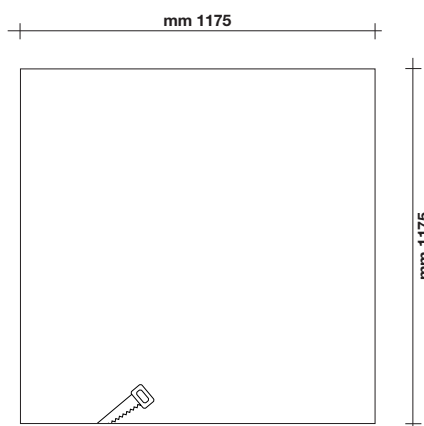

Sky 120

Modalità di installazione ad incasso in controsoffitti modulari.

Recessed installation into modular suspended ceilings.

Installationsbetriebsart mit Einbau in Systemzwischendecken.

Modalité d'installation a emboîter en faux-plafonds modulaires.

Метод установки в модульные подвесные потолки.