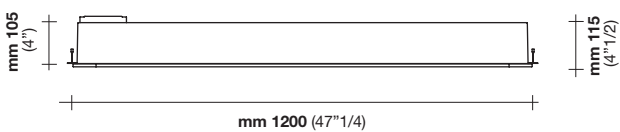

Modalità di installazione ad incasso in controsoffitti in legno o cartongesso.

Recessed installation into wooden or plaster suspended ceilings.

Installationsbetriebsart mit Einbau in Holz- oder Gipskartondecken.

Modalité d'installation a emboîter en faux-plafonds en ligne et placoplâtre.

Метод установки в модульные подвесные потолки из дерева или гипсового картона.