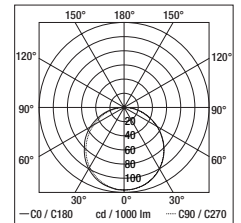

4x14W G5

T16

Height from eye level **H**
Room size **4H, 2H**
Reflectances (ceiling/walls/floor) **0.7/0.5/0.2**
Distance between luminaires **0.25H**
UGR_{endwise} **15,9**
UGR_{crosswise} **15,6**