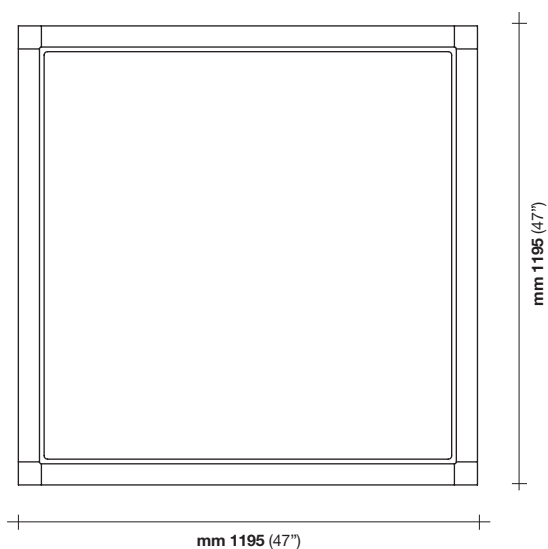

Sky 120

Modalità di installazione ad incasso in controsoffitti modulari.

Recessed installation into modular suspended ceilings.

Installationsbetriebsart mit Einbau in Systemzwischendecken.

Modalité d'installation a emboîter en faux-plafonds modulaires.

Метод установки в модульные подвесные потолки.