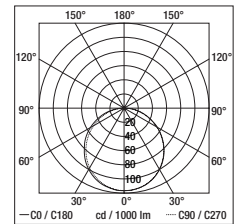

4x24W G5

T16

Height from eye level **H**
Room size **4H, 2H**
Reflectances (ceiling/walls/floor) **0.7/0.5/0.2**
Distance between luminaires **0.25H**
UGR_{endwise} **17,2**
UGR_{crosswise} **16,9**