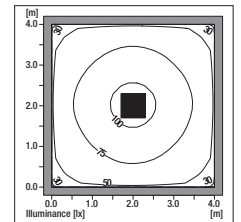

4x14W G5

T16

Height from eye level **H**
Room size **4H, 2H**
Reflectances (ceiling/walls/floor) **0.7/0.5/0.2**
Distance between luminaires **0.25H**
UGR_{endwise} **15,9**
UGR_{crosswise} **15,6**