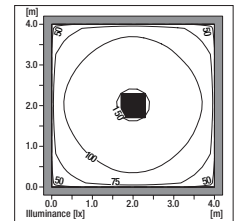

4x24W G5

T16

Height from eye level **H**
Room size **4H, 2H**
Reflectances (ceiling/walls/floor) **0.7/0.5/0.2**
Distance between luminaires **0.25H**
UGR_{endwise} **17,2**
UGR_{crosswise} **16,9**