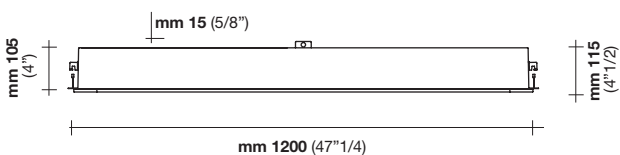

Modalità di installazione ad incasso in controsoffitti in legno o cartongesso.

Recessed installation into wooden or plaster suspended ceilings.

Installationsbetriebsart mit Einbau in Holz- oder Gipskartondecken.

Modalité d'installation a emboîter en faux-plafonds en ligne et placoplâtre.

Метод установки в модульные подвесные потолки из дерева или гипсового картона.