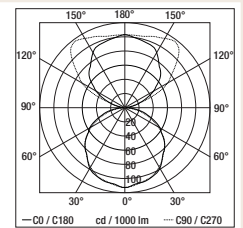

Shadow 2 Light 230 S

Configuration	Dimming	Beam Spread	Code	05	10
4x28-54W T16	AMMA	11.2	144588A.	05	10
4x28-54W T16	analog dim	11.2	144589A.	05	10
4x28-54W T16	DALI	11.2	144590A.	05	10
4x28-54W T16	DTD	11.2	144591A.	05	10
4x28-54W T16	1h 24h AMMA	11.7	144592A.	05	10
4x28-54W T16	3h 12h AMMA	12.2	144593A.	05	10

Colore/Finish
Ausführung
Couleurs/L'èpre

4x28-54W G5

Height from eye level **H**
Room size **4H, 2H**
Reflectances (ceiling/walls/floor) **0.7/0.5/0.2**
Distance between luminaries **0.25H**

28W 54W
UGR_{rendwise} **14,0 15,8**
UGR_{crosswise} **13,9 15,8**

Shadow 2 Light 155 S

Configuration	Dimming	Beam Spread	Code	05	10
2x35-49-80W T16	AMMA	9.1	144600A.	05	10
2x35-49-80W T16	analog dim	9.1	144601A.	05	10
2x35-49-80W T16	DALI	9.1	144602A.	05	10
2x35-49-80W T16	DTD	9.1	144603A.	05	10
2x35-49-80W T16	1h 24h AMMA	9.6	144604A.	05	10
2x35-49-80W T16	3h 12h AMMA	10.1	144605A.	05	10

Colore/Finish
Ausführung
Couleurs/L'èpre

2x35-49-80W G5

Height from eye level **H**
Room size **4H, 2H**
Reflectances (ceiling/walls/floor) **0.7/0.5/0.2**
Distance between luminaries **0.25H**

35W 49W 80W
UGR_{rendwise} **14,0 14,9 16,1**
UGR_{crosswise} **13,9 14,8 16,1**

Shadow 2 Light 125 S

Configuration	Dimming	Beam Spread	Code	05	10
2x28-54W T16	AMMA	7.3	144582A.	05	10
2x28-54W T16	analog dim	7.3	144583A.	05	10
2x28-54W T16	DALI	7.3	144584A.	05	10
2x28-54W T16	DTD	7.3	144585A.	05	10
2x28-54W T16	1h 24h AMMA	7.8	144586A.	05	10
2x28-54W T16	3h 12h AMMA	8.3	144587A.	05	10

Colore/Finish
Ausführung
Couleurs/L'èpre

2x28-54W G5

Height from eye level **H**
Room size **4H, 2H**
Reflectances (ceiling/walls/floor) **0.7/0.5/0.2**
Distance between luminaries **0.25H**

28W 54W
UGR_{rendwise} **14,0 15,8**
UGR_{crosswise} **13,9 15,7**