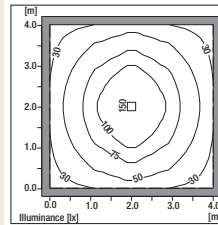

2x28-54W G5

Height from eye level **H**
 Room size **4H, 2H**
 Reflectances (ceiling/walls/floor) **0.7/0.5/0.2**
 Distance between luminaries **0.25H**

28W 54W
 UGR_{Revised} **12,0 13,8**
 UGR_{Crosswise} **11,9 13,7**

Colore/Finish
Ausführung
Couleurs/L'èpre

1x35-49-80W G5

Height from eye level **H**
 Room size **4H, 2H**
 Reflectances (ceiling/walls/floor) **0.7/0.5/0.2**
 Distance between luminaries **0.25H**

35W 49W 80W
 UGR_{Revised} **12,0 12,9 14,2**
 UGR_{Crosswise} **11,8 12,8 14,0**