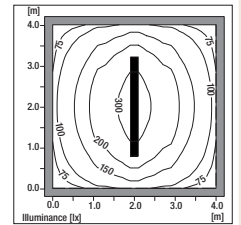

Shadow 1 Light 230 S

2x28-54W T16			136582A.	05	10
2x28-54W T16			136583A.	05	10
2x28-54W T16			136584A.	05	10
2x28-54W T16			136585A.	05	10
2x28-54W T16			136586A.	05	10
2x28-54W T16			136587A.	05	10

Colore/Finish
Ausführung
Couleurs/L'èpre

2x28-54W G5

Height from eye level **H**
Room size **4H, 2H**
Reflectances (ceiling/walls/floor) **0.7/0.5/0.2**
Distance between luminaries **0.25H**

28W 54W
UGR_{Revised} **12,0 13,8**
UGR_{Crosswise} **11,9 13,7**

Room 3 **54W**

Shadow 1 Light 155 S

1x35-49-80W T16			136594A.	05	10
1x35-49-80W T16			136595A.	05	10
1x35-49-80W T16			136596A.	05	10
1x35-49-80W T16			136597A.	05	10
1x35-49-80W T16			136598A.	05	10
1x35-49-80W T16			136599A.	05	10

Colore/Finish
Ausführung
Couleurs/L'èpre

1x35-49-80W G5

Height from eye level **H**
Room size **4H, 2H**
Reflectances (ceiling/walls/floor) **0.7/0.5/0.2**
Distance between luminaries **0.25H**

35W 49W 80W
UGR_{Revised} **12,0 12,9 14,2**
UGR_{Crosswise} **11,8 12,8 14,0**

Shadow 1 Light 125 S

1x28-54W T16			136576A.	05	10
1x28-54W T16			136577A.	05	10
1x28-54W T16			136578A.	05	10
1x28-54W T16			136579A.	05	10
1x28-54W T16			136580A.	05	10
1x28-54W T16			136581A.	05	10

Colore/Finish
Ausführung
Couleurs/L'èpre

1x28-54W G5

Height from eye level **H**
Room size **4H, 2H**
Reflectances (ceiling/walls/floor) **0.7/0.5/0.2**
Distance between luminaries **0.25H**

28W 54W
UGR_{Revised} **11,9 13,8**
UGR_{Crosswise} **11,9 13,7**