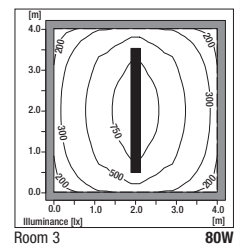

Colore/Finish
Ausführung
Couleurs/L'èpre

1x28-54W G5

Height from eye level **H**
 Room size **4H, 2H**
 Reflectances (ceiling/walls/floor) **0.7/0.5/0.2**
 Distance between luminaries **0.25H**

28W 54W
 UGR_{Revised} **11,9 13,8**
 UGR_{Crosswise} **11,9 13,7**

(Shadow 2-291 S) mm 2910 (114"1/2)
 (Shadow 2-230 S) mm 2301 (90"1/2)
 (Shadow 2-155 S) mm 1549 (61")
 (Shadow 2-125 S) mm 1251 (49"1/4)

Shadow 2 Light 291 S

4x35-49-80W T16	MMMA	14,0	144606A	05	10
4x35-49-80W T16	analog dim	14,0	144607A	05	10
4x35-49-80W T16	DAI	14,0	144608A	05	10
4x35-49-80W T16	DTD	14,0	144609A	05	10
4x35-49-80W T16	1h 24h MMMA	14,5	144610A	05	10
4x35-49-80W T16	3h 12h MMMA	15,0	144611A	05	10

Colore/Finish
Ausführung
Couleurs/Liège

4x35-49-80W G5

Height from eye level **H**
 Room size **4H, 2H**
 Reflectances (ceiling/walls/floor) **0.7/0.5/0.2**
 Distance between luminaries **0.25H**

	35W	49W	80W
UGR _{randwise}	14,0	14,9	16,1
UGR _{crosswise}	13,9	14,8	16,1

Colore/Finish
Ausführung
Couleurs/L'èpre

4x28-54W G5

Height from eye level **H**
 Room size **4H, 2H**
 Reflectances (ceiling/walls/floor) **0.7/0.5/0.2**
 Distance between luminaries **0.25H**

28W 54W
 UGR_{rendwise} **14,0 15,8**
 UGR_{crosswise} **13,9 15,8**