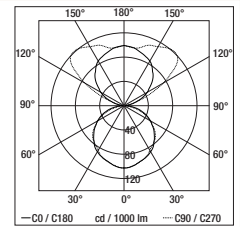

Shadow Light

DESIGN: **FERRARA PALLADINO**

Shadow 1 Light S

(Shadow 1-291 S) mm 2811
 (Shadow 1-230 S) mm 2202
 (Shadow 1-155 S) mm 1450
 (Shadow 1-125 S) mm 1152

(Shadow 1-291 S) mm 2910 (114" 1/2)
 (Shadow 1-230 S) mm 2301 (90" 1/2)
 (Shadow 1-155 S) mm 1549 (61")
 (Shadow 1-125 S) mm 1251 (49" 1/4)

mm 190
 (7" 1/2)

(Shadow 1-291 S) mm 2910 (114" 1/2)
 (Shadow 1-230 S) mm 2301 (90" 1/2)
 (Shadow 1-155 S) mm 1549 (61")
 (Shadow 1-125 S) mm 1251 (49" 1/4)

Shadow 1 Light 291 S

					Colore/Finish Ausführung Couleurs/Lijst		
2x35-49-80W T16			13,7	136600A	05	10	
2x35-49-80W T16			13,7	136601A	05	10	
2x35-49-80W T16			13,7	136602A	05	10	
2x35-49-80W T16			13,7	136603A	05	10	
2x35-49-80W T16			14,2	136604A	05	10	
2x35-49-80W T16			14,7	136605A	05	10	

2x35-49-80W G5

Height from eye level **H**
 Room size **4H, 2H**
 Reflectances (ceiling/walls/floor) **0.7/0.5/0.2**
 Distance between luminaries **0.25H**

	35W	49W	80W
UGR _{rand} wise	12,0	12,9	14,1
UGR _{cross} wise	11,9	12,8	14,0

2x28-54W G5

Height from eye level **H**
 Room size **4H, 2H**
 Reflectances (ceiling/walls/floor) **0.7/0.5/0.2**
 Distance between luminaries **0.25H**

28W 54W
 UGR_{Revised} **12,0 13,8**
 UGR_{Crosswise} **11,9 13,7**