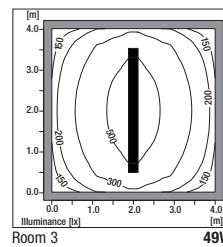

Colore/Finish
Ausführung
Couleurs/L'èpre

1x28-54W G5

Height from eye level **H**
 Room size **4H, 2H**
 Reflectances (ceiling/walls/floor) **0.7/0.5/0.2**
 Distance between luminaries **0.25H**

28W 54W
 UGR_{Revised} **11,9 13,8**
 UGR_{Crosswise} **11,9 13,7**

(Shadow 2-291 S) mm 2910 (114"1/2)
 (Shadow 2-230 S) mm 2301 (90"1/2)
 (Shadow 2-155 S) mm 1549 (61")
 (Shadow 2-125 S) mm 1251 (49"1/4)

Shadow 2 Light 291 S

4x35-49-80W T16	MMMA	14,0	144606A	05	10
4x35-49-80W T16	analog dim	14,0	144607A	05	10
4x35-49-80W T16	DAI	14,0	144608A	05	10
4x35-49-80W T16	DTD	14,0	144609A	05	10
4x35-49-80W T16	1h 24h MMMA	14,5	144610A	05	10
4x35-49-80W T16	3h 12h MMMA	15,0	144611A	05	10

Colore/Finish
Ausführung
Couleurs/Liège

4x35-49-80W G5

Height from eye level **H**
 Room size **4H, 2H**
 Reflectances (ceiling/walls/floor) **0.7/0.5/0.2**
 Distance between luminaries **0.25H**

	35W	49W	80W
UGR _{randwise}	14,0	14,9	16,1
UGR _{crosswise}	13,9	14,8	16,1

Colore/Finish
Ausführung
Couleurs/L'èpre

4x28-54W G5

Height from eye level **H**
 Room size **4H, 2H**
 Reflectances (ceiling/walls/floor) **0.7/0.5/0.2**
 Distance between luminaries **0.25H**

28W 54W
 UGR_{rendwise} **14,0 15,8**
 UGR_{crosswise} **13,9 15,8**