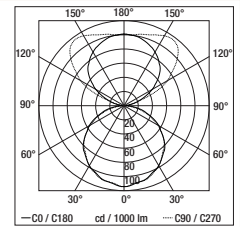

Colore/Finish
Ausführung
Couleurs/L'èpre

1x35-49-80W G5

Height from eye level **H**
 Room size **4H, 2H**
 Reflectances (ceiling/walls/floor) **0.7/0.5/0.2**
 Distance between luminaries **0.25H**

35W 49W 80W
 UGR_{Revised} **12,0 12,9 14,2**
 UGR_{Crosswise} **11,8 12,8 14,0**

Colore/Finish
Ausführung
Couleurs/L'èpre

1x28-54W G5

Height from eye level **H**
 Room size **4H, 2H**
 Reflectances (ceiling/walls/floor) **0.7/0.5/0.2**
 Distance between luminaries **0.25H**

28W 54W
 UGR_{Revised} **11,9 13,8**
 UGR_{Crosswise} **11,9 13,7**

(Shadow 2-291 S) mm 2910 (114"1/2)
 (Shadow 2-230 S) mm 2301 (90"1/2)
 (Shadow 2-155 S) mm 1549 (61")
 (Shadow 2-125 S) mm 1251 (49"1/4)

Shadow 2 Light 291 S

4x35-49-80W T16	MMMA	14,0	144606A	05	10
4x35-49-80W T16	analog dim	14,0	144607A	05	10
4x35-49-80W T16	DAI	14,0	144608A	05	10
4x35-49-80W T16	DTD	14,0	144609A	05	10
4x35-49-80W T16	1h 24h MMMA	14,5	144610A	05	10
4x35-49-80W T16	3h 12h MMMA	15,0	144611A	05	10

Colore/Finish
Ausführung
Couleurs/Liège

4x35-49-80W G5

Height from eye level **H**
 Room size **4H, 2H**
 Reflectances (ceiling/walls/floor) **0.7/0.5/0.2**
 Distance between luminaries **0.25H**

	35W	49W	80W
UGR _{randwise}	14,0	14,9	16,1
UGR _{crosswise}	13,9	14,8	16,1