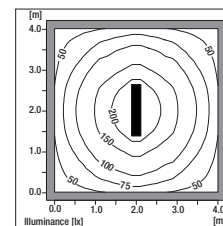

Colore/Finish
Ausführung
Couleurs/Liège

4x35-49-80W G5

Height from eye level **H**
 Room size **4H, 2H**
 Reflectances (ceiling/walls/floor) **0.7/0.5/0.2**
 Distance between luminaries **0.25H**

	35W	49W	80W
UGR _{randwise}	14,0	14,9	16,1
UGR _{crosswise}	13,9	14,8	16,1

Colore/Finish
Ausführung
Couleurs/L'èpre

4x28-54W G5

Height from eye level **H**
 Room size **4H, 2H**
 Reflectances (ceiling/walls/floor) **0.7/0.5/0.2**
 Distance between luminaries **0.25H**

28W 54W
 UGR_{rendwise} **14,0 15,8**
 UGR_{crosswise} **13,9 15,8**

Colore/Finish
Ausführung
Couleurs/L'èpre

2x35-49-80W G5

Height from eye level **H**
 Room size **4H, 2H**
 Reflectances (ceiling/walls/floor) **0.7/0.5/0.2**
 Distance between luminaries **0.25H**

35W 49W 80W
 UGR_{rendwise} **14,0 14,9 16,1**
 UGR_{crosswise} **13,9 14,8 16,1**

Colore/Finish
Ausführung
Couleurs/L'èpre

2x28-54W G5

Height from eye level **H**
 Room size **4H, 2H**
 Reflectances (ceiling/walls/floor) **0.7/0.5/0.2**
 Distance between luminaries **0.25H**

28W 54W
 UGR_{rendwise} **14,0 15,8**
 UGR_{crosswise} **13,9 15,7**