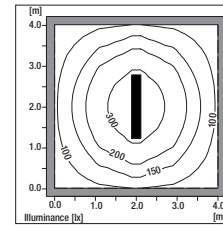

Shadow 2 Light 230 S

Configuration	Dimming	Beam Spread	Code	05	10
4x28-54W T16	AMMA	11.2	144588A.	05	10
4x28-54W T16	analog dim	11.2	144589A.	05	10
4x28-54W T16	DALI	11.2	144590A.	05	10
4x28-54W T16	DTD	11.2	144591A.	05	10
4x28-54W T16	1h 24h AMMA	11.7	144592A.	05	10
4x28-54W T16	3h 12h AMMA	12.2	144593A.	05	10

Colore/Finish
Ausführung
Couleurs/L'èpre

4x28-54W G5

Height from eye level **H**
Room size **4H, 2H**
Reflectances (ceiling/walls/floor) **0.7/0.5/0.2**
Distance between luminaries **0.25H**

28W 54W
UGR_{rendwise} **14,0 15,8**
UGR_{crosswise} **13,9 15,8**

Shadow 2 Light 155 S

Configuration	Dimming	Beam Spread	Code	05	10
2x35-49-80W T16	AMMA	9.1	144600A.	05	10
2x35-49-80W T16	analog dim	9.1	144601A.	05	10
2x35-49-80W T16	DALI	9.1	144602A.	05	10
2x35-49-80W T16	DTD	9.1	144603A.	05	10
2x35-49-80W T16	1h 24h AMMA	9.6	144604A.	05	10
2x35-49-80W T16	3h 12h AMMA	10.1	144605A.	05	10

Colore/Finish
Ausführung
Couleurs/L'èpre

2x35-49-80W G5

Height from eye level **H**
Room size **4H, 2H**
Reflectances (ceiling/walls/floor) **0.7/0.5/0.2**
Distance between luminaries **0.25H**

35W 49W 80W
UGR_{rendwise} **14,0 14,9 16,1**
UGR_{crosswise} **13,9 14,8 16,1**

Room 3 **49W**

Shadow 2 Light 125 S

Configuration	Dimming	Beam Spread	Code	05	10
2x28-54W T16	AMMA	7.3	144582A.	05	10
2x28-54W T16	analog dim	7.3	144583A.	05	10
2x28-54W T16	DALI	7.3	144584A.	05	10
2x28-54W T16	DTD	7.3	144585A.	05	10
2x28-54W T16	1h 24h AMMA	7.8	144586A.	05	10
2x28-54W T16	3h 12h AMMA	8.3	144587A.	05	10

Colore/Finish
Ausführung
Couleurs/L'èpre

2x28-54W G5

Height from eye level **H**
Room size **4H, 2H**
Reflectances (ceiling/walls/floor) **0.7/0.5/0.2**
Distance between luminaries **0.25H**

28W 54W
UGR_{rendwise} **14,0 15,8**
UGR_{crosswise} **13,9 15,7**