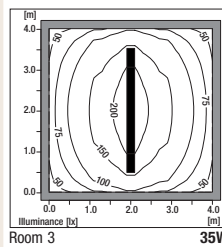

Shadow Light

DESIGN: **FERRARA PALLADINO**

Shadow 1 Light S

(Shadow 1-291 S) mm 2811
 (Shadow 1-230 S) mm 2202
 (Shadow 1-155 S) mm 1450
 (Shadow 1-125 S) mm 1152

(Shadow 1-291 S) mm 2910 (114" 1/2)
 (Shadow 1-230 S) mm 2301 (90" 1/2)
 (Shadow 1-155 S) mm 1549 (61")
 (Shadow 1-125 S) mm 1251 (49" 1/4)

mm 190
 (7" 1/2)

(Shadow 1-291 S) mm 2910 (114" 1/2)
 (Shadow 1-230 S) mm 2301 (90" 1/2)
 (Shadow 1-155 S) mm 1549 (61")
 (Shadow 1-125 S) mm 1251 (49" 1/4)

Shadow 1 Light 291 S

					Colore/Finish Ausführung Couleurs/Lijst		
2x35-49-80W T16			13,7	136600A	05	10	
2x35-49-80W T16			13,7	136601A	05	10	
2x35-49-80W T16			13,7	136602A	05	10	
2x35-49-80W T16			13,7	136603A	05	10	
2x35-49-80W T16			14,2	136604A	05	10	
2x35-49-80W T16			14,7	136605A	05	10	

2x35-49-80W G5

Height from eye level **H**
 Room size **4H, 2H**
 Reflectances (ceiling/walls/floor) **0.7/0.5/0.2**
 Distance between luminaries **0.25H**

	35W	49W	80W
UGR _{rand} wise	12,0	12,9	14,1
UGR _{cross} wise	11,9	12,8	14,0

2x28-54W G5

Height from eye level **H**
 Room size **4H, 2H**
 Reflectances (ceiling/walls/floor) **0.7/0.5/0.2**
 Distance between luminaries **0.25H**

28W 54W
 UGR_{Revised} **12,0 13,8**
 UGR_{Crosswise} **11,9 13,7**