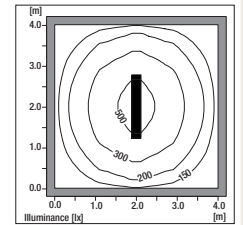

Shadow 2 Light 230 S

Configuration	Dimming	Beam Spread	Code	05	10
4x28-54W T16	AMMA	11.2	144588A.	05	10
4x28-54W T16	analog dim	11.2	144589A.	05	10
4x28-54W T16	DALI	11.2	144590A.	05	10
4x28-54W T16	DTD	11.2	144591A.	05	10
4x28-54W T16	1h 24h AMMA	11.7	144592A.	05	10
4x28-54W T16	3h 12h AMMA	12.2	144593A.	05	10

Colore/Finish
Ausführung
Couleurs/L'èpre

4x28-54W G5

Height from eye level **H**
Room size **4H, 2H**
Reflectances (ceiling/walls/floor) **0.7/0.5/0.2**
Distance between luminaries **0.25H**

28W 54W
UGR_{rendwise} **14,0 15,8**
UGR_{crosswise} **13,9 15,8**

Shadow 2 Light 155 S

Configuration	Dimming	Beam Spread	Code	05	10
2x35-49-80W T16	AMMA	9.1	144600A.	05	10
2x35-49-80W T16	analog dim	9.1	144601A.	05	10
2x35-49-80W T16	DALI	9.1	144602A.	05	10
2x35-49-80W T16	DTD	9.1	144603A.	05	10
2x35-49-80W T16	1h 24h AMMA	9.6	144604A.	05	10
2x35-49-80W T16	3h 12h AMMA	10.1	144605A.	05	10

Colore/Finish
Ausführung
Couleurs/L'èpre

2x35-49-80W G5

Height from eye level **H**
Room size **4H, 2H**
Reflectances (ceiling/walls/floor) **0.7/0.5/0.2**
Distance between luminaries **0.25H**

35W 49W 80W
UGR_{rendwise} **14,0 14,9 16,1**
UGR_{crosswise} **13,9 14,8 16,1**

Room 3 **80W**

Shadow 2 Light 125 S

Configuration	Dimming	Beam Spread	Code	05	10
2x28-54W T16	AMMA	7.3	144582A.	05	10
2x28-54W T16	analog dim	7.3	144583A.	05	10
2x28-54W T16	DALI	7.3	144584A.	05	10
2x28-54W T16	DTD	7.3	144585A.	05	10
2x28-54W T16	1h 24h AMMA	7.8	144586A.	05	10
2x28-54W T16	3h 12h AMMA	8.3	144587A.	05	10

Colore/Finish
Ausführung
Couleurs/L'èpre

2x28-54W G5

Height from eye level **H**
Room size **4H, 2H**
Reflectances (ceiling/walls/floor) **0.7/0.5/0.2**
Distance between luminaries **0.25H**

28W 54W
UGR_{rendwise} **14,0 15,8**
UGR_{crosswise} **13,9 15,7**