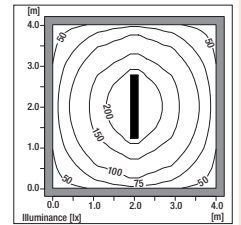

Shadow 1 Light 230 S

2x28-54W T16			136582A.	05	10
2x28-54W T16			136583A.	05	10
2x28-54W T16			136584A.	05	10
2x28-54W T16			136585A.	05	10
2x28-54W T16			136586A.	05	10
2x28-54W T16			136587A.	05	10

Colore/Finish
Ausführung
Couleurs/L'èpre

2x28-54W G5

Height from eye level **H**
Room size **4H, 2H**
Reflectances (ceiling/walls/floor) **0.7/0.5/0.2**
Distance between luminaries **0.25H**

28W 54W
UGR_{Revised} **12,0 13,8**
UGR_{Crosswise} **11,9 13,7**

Shadow 1 Light 155 S

1x35-49-80W T16			136594A.	05	10
1x35-49-80W T16			136595A.	05	10
1x35-49-80W T16			136596A.	05	10
1x35-49-80W T16			136597A.	05	10
1x35-49-80W T16			136598A.	05	10
1x35-49-80W T16			136599A.	05	10

Colore/Finish
Ausführung
Couleurs/L'èpre

1x35-49-80W G5

Height from eye level **H**
Room size **4H, 2H**
Reflectances (ceiling/walls/floor) **0.7/0.5/0.2**
Distance between luminaries **0.25H**

35W 49W 80W
UGR_{Revised} **12,0 12,9 14,2**
UGR_{Crosswise} **11,8 12,8 14,0**

Room 3 **80W**

Shadow 1 Light 125 S

1x28-54W T16			136576A.	05	10
1x28-54W T16			136577A.	05	10
1x28-54W T16			136578A.	05	10
1x28-54W T16			136579A.	05	10
1x28-54W T16			136580A.	05	10
1x28-54W T16			136581A.	05	10

Colore/Finish
Ausführung
Couleurs/L'èpre

1x28-54W G5

Height from eye level **H**
Room size **4H, 2H**
Reflectances (ceiling/walls/floor) **0.7/0.5/0.2**
Distance between luminaries **0.25H**

28W 54W
UGR_{Revised} **11,9 13,8**
UGR_{Crosswise} **11,9 13,7**