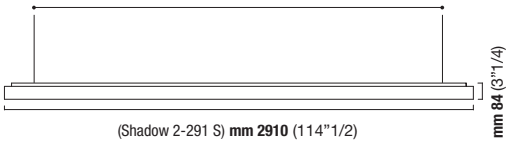

Colore/Finish
Ausführung
Couleurs/L'èpre

1x35-49-80W G5

Height from eye level **H**
 Room size **4H, 2H**
 Reflectances (ceiling/walls/floor) **0.7/0.5/0.2**
 Distance between luminaries **0.25H**

35W 49W 80W
 UGR_{Revised} **12,0 12,9 14,2**
 UGR_{Crosswise} **11,8 12,8 14,0**

Colore/Finish
Ausführung
Couleurs/L'èpre

1x28-54W G5

Height from eye level **H**
 Room size **4H, 2H**
 Reflectances (ceiling/walls/floor) **0.7/0.5/0.2**
 Distance between luminaries **0.25H**

28W 54W
 UGR_{Revised} **11,9 13,8**
 UGR_{Crosswise} **11,9 13,7**

Room 3 **28W**

Room 3 **54W**

Shadow 2 Light S

(Shadow 2-291 S) mm 2811
 (Shadow 2-230 S) mm 2202
 (Shadow 2-155 S) mm 1450
 (Shadow 2-125 S) mm 1152

(Shadow 2-291 S) mm 2910 (114"1/2)
 (Shadow 2-230 S) mm 2301 (90"1/2)
 (Shadow 2-155 S) mm 1549 (61")
 (Shadow 2-125 S) mm 1251 (49"1/4)

Colore/Finish
Ausführung
Couleurs/Liège

4x35-49-80W G5

Height from eye level **H**
 Room size **4H, 2H**
 Reflectances (ceiling/walls/floor) **0.7/0.5/0.2**
 Distance between luminaries **0.25H**

	35W	49W	80W
UGR _{randwise}	14,0	14,9	16,1
UGR _{crosswise}	13,9	14,8	16,1