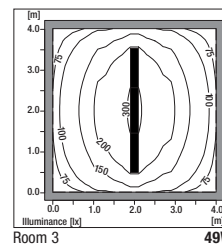

Shadow Light

DESIGN: **FERRARA PALLADINO**

Shadow 1 Light S

(Shadow 1-291 S) mm 2811
 (Shadow 1-230 S) mm 2202
 (Shadow 1-155 S) mm 1450
 (Shadow 1-125 S) mm 1152

(Shadow 1-291 S) mm 2910 (114" 1/2)
 (Shadow 1-230 S) mm 2301 (90" 1/2)
 (Shadow 1-155 S) mm 1549 (61")
 (Shadow 1-125 S) mm 1251 (49" 1/4)

mm 190
 (7" 1/2)

(Shadow 1-291 S) mm 2910 (114" 1/2)
 (Shadow 1-230 S) mm 2301 (90" 1/2)
 (Shadow 1-155 S) mm 1549 (61")
 (Shadow 1-125 S) mm 1251 (49" 1/4)

Shadow 1 Light 291 S

					Colore/Finish Ausführung Couleurs/Lijst		
2x35-49-80W T16			13,7	136600A	05	10	
2x35-49-80W T16			13,7	136601A	05	10	
2x35-49-80W T16			13,7	136602A	05	10	
2x35-49-80W T16			13,7	136603A	05	10	
2x35-49-80W T16			14,2	136604A	05	10	
2x35-49-80W T16			14,7	136605A	05	10	

2x35-49-80W G5

Height from eye level **H**
 Room size **4H, 2H**
 Reflectances (ceiling/walls/floor) **0.7/0.5/0.2**
 Distance between luminaries **0.25H**

	35W	49W	80W
UGR _{rand} wise	12,0	12,9	14,1
UGR _{cross} wise	11,9	12,8	14,0

2x28-54W G5

Height from eye level **H**
 Room size **4H, 2H**
 Reflectances (ceiling/walls/floor) **0.7/0.5/0.2**
 Distance between luminaries **0.25H**

28W 54W
 UGR_{Revised} **12,0 13,8**
 UGR_{Crosswise} **11,9 13,7**