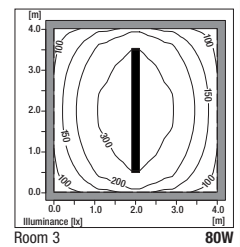

Shadow Light

DESIGN: **FERRARA PALLADINO**

Shadow 1 Light S

(Shadow 1-291 S) mm 2811
 (Shadow 1-230 S) mm 2202
 (Shadow 1-155 S) mm 1450
 (Shadow 1-125 S) mm 1152

(Shadow 1-291 S) mm 2910 (114" 1/2)
 (Shadow 1-230 S) mm 2301 (90" 1/2)
 (Shadow 1-155 S) mm 1549 (61")
 (Shadow 1-125 S) mm 1251 (49" 1/4)

mm 190
 (7" 1/2)

(Shadow 1-291 S) mm 2910 (114" 1/2)
 (Shadow 1-230 S) mm 2301 (90" 1/2)
 (Shadow 1-155 S) mm 1549 (61")
 (Shadow 1-125 S) mm 1251 (49" 1/4)

Shadow 1 Light 291 S

					Colore/Finish Ausführung Couleurs/Lijst		
2x35-49-80W T16			13,7	136600A	05	10	
2x35-49-80W T16			13,7	136601A	05	10	
2x35-49-80W T16			13,7	136602A	05	10	
2x35-49-80W T16			13,7	136603A	05	10	
2x35-49-80W T16			14,2	136604A	05	10	
2x35-49-80W T16			14,7	136605A	05	10	

2x35-49-80W G5

Height from eye level **H**
 Room size **4H, 2H**
 Reflectances (ceiling/walls/floor) **0.7/0.5/0.2**
 Distance between luminaries **0.25H**

	35W	49W	80W
UGR _{rand} wise	12,0	12,9	14,1
UGR _{cross} wise	11,9	12,8	14,0

2x28-54W G5

Height from eye level **H**
 Room size **4H, 2H**
 Reflectances (ceiling/walls/floor) **0.7/0.5/0.2**
 Distance between luminaries **0.25H**

28W 54W
 UGR_{Revised} **12,0 13,8**
 UGR_{Crosswise} **11,9 13,7**