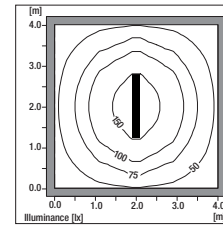

Shadow 1 Light 230 S

2x28-54W T16			136582A.	05	10
2x28-54W T16			136583A.	05	10
2x28-54W T16			136584A.	05	10
2x28-54W T16			136585A.	05	10
2x28-54W T16			136586A.	05	10
2x28-54W T16			136587A.	05	10

Colore/Finish
Ausführung
Couleurs/L'èpre

2x28-54W G5

Height from eye level **H**
Room size **4H, 2H**
Reflectances (ceiling/walls/floor) **0.7/0.5/0.2**
Distance between luminaries **0.25H**

28W 54W
UGR_{Revised} **12,0 13,8**
UGR_{Crosswise} **11,9 13,7**

Shadow 1 Light 155 S

1x35-49-80W T16			136594A.	05	10
1x35-49-80W T16			136595A.	05	10
1x35-49-80W T16			136596A.	05	10
1x35-49-80W T16			136597A.	05	10
1x35-49-80W T16			136598A.	05	10
1x35-49-80W T16			136599A.	05	10

Colore/Finish
Ausführung
Couleurs/L'èpre

1x35-49-80W G5

Height from eye level **H**
Room size **4H, 2H**
Reflectances (ceiling/walls/floor) **0.7/0.5/0.2**
Distance between luminaries **0.25H**

35W 49W 80W
UGR_{Revised} **12,0 12,9 14,2**
UGR_{Crosswise} **11,8 12,8 14,0**

Room 3 **49W**

Shadow 1 Light 125 S

1x28-54W T16			136576A.	05	10
1x28-54W T16			136577A.	05	10
1x28-54W T16			136578A.	05	10
1x28-54W T16			136579A.	05	10
1x28-54W T16			136580A.	05	10
1x28-54W T16			136581A.	05	10

Colore/Finish
Ausführung
Couleurs/L'èpre

1x28-54W G5

Height from eye level **H**
Room size **4H, 2H**
Reflectances (ceiling/walls/floor) **0.7/0.5/0.2**
Distance between luminaries **0.25H**

28W 54W
UGR_{Revised} **11,9 13,8**
UGR_{Crosswise} **11,9 13,7**