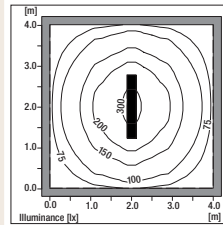

Colore/Finish
Ausführung
Couleurs/L'èpre

4x28-54W G5

Height from eye level **H**
 Room size **4H, 2H**
 Reflectances (ceiling/walls/floor) **0.7/0.5/0.2**
 Distance between luminaries **0.25H**

28W 54W
 UGR_{rendwise} **14,0 15,8**
 UGR_{crosswise} **13,9 15,8**

Colore/Finish
Ausführung
Couleurs/L'èpre

2x35-49-80W G5

Height from eye level **H**
 Room size **4H, 2H**
 Reflectances (ceiling/walls/floor) **0.7/0.5/0.2**
 Distance between luminaries **0.25H**

35W 49W 80W
 UGR_{rendwise} **14,0 14,9 16,1**
 UGR_{crosswise} **13,9 14,8 16,1**