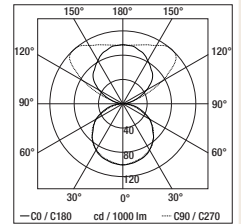

2x35-49-80W G5

Height from eye level **H**
 Room size **4H, 2H**
 Reflectances (ceiling/walls/floor) **0.7/0.5/0.2**
 Distance between luminaries **0.25H**

	35W	49W	80W
UGR _{rand} wise	12,0	12,9	14,1
UGR _{cross} wise	11,9	12,8	14,0

2x28-54W G5

Height from eye level **H**
 Room size **4H, 2H**
 Reflectances (ceiling/walls/floor) **0.7/0.5/0.2**
 Distance between luminaries **0.25H**

28W 54W
 UGR_{Revised} **12,0 13,8**
 UGR_{Crosswise} **11,9 13,7**

Colore/Finish
Ausführung
Couleurs/L'èpre

1x35-49-80W G5

Height from eye level **H**
 Room size **4H, 2H**
 Reflectances (ceiling/walls/floor) **0.7/0.5/0.2**
 Distance between luminaries **0.25H**

35W 49W 80W
 UGR_{Revised} **12,0 12,9 14,2**
 UGR_{Crosswise} **11,8 12,8 14,0**