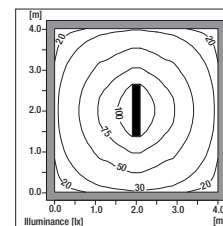

2x28-54W G5

Height from eye level **H**
 Room size **4H, 2H**
 Reflectances (ceiling/walls/floor) **0.7/0.5/0.2**
 Distance between luminaries **0.25H**

28W 54W
 UGR_{Revised} **12,0 13,8**
 UGR_{Crosswise} **11,9 13,7**

Colore/Finish
Ausführung
Couleurs/L'èpre

1x35-49-80W G5

Height from eye level **H**
 Room size **4H, 2H**
 Reflectances (ceiling/walls/floor) **0.7/0.5/0.2**
 Distance between luminaries **0.25H**

35W 49W 80W
 UGR_{Revised} **12,0 12,9 14,2**
 UGR_{Crosswise} **11,8 12,8 14,0**

Colore/Finish
Ausführung
Couleurs/L'èpre

1x28-54W G5

Height from eye level **H**
 Room size **4H, 2H**
 Reflectances (ceiling/walls/floor) **0.7/0.5/0.2**
 Distance between luminaries **0.25H**

28W 54W
 UGR_{Revised} **11,9 13,8**
 UGR_{Crosswise} **11,9 13,7**