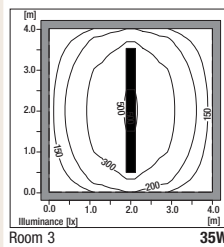

Colore/Finish
Ausführung
Couleurs/L'èpre

1x28-54W G5

Height from eye level **H**
 Room size **4H, 2H**
 Reflectances (ceiling/walls/floor) **0.7/0.5/0.2**
 Distance between luminaries **0.25H**

28W 54W
 UGR_{Revised} **11,9 13,8**
 UGR_{Crosswise} **11,9 13,7**

(Shadow 2-291 S) mm 2910 (114"1/2)
 (Shadow 2-230 S) mm 2301 (90"1/2)
 (Shadow 2-155 S) mm 1549 (61")
 (Shadow 2-125 S) mm 1251 (49"1/4)

Shadow 2 Light 291 S

4x35-49-80W T16	MMMA	14,0	144606A	05	10
4x35-49-80W T16	analog dim	14,0	144607A	05	10
4x35-49-80W T16	DAI	14,0	144608A	05	10
4x35-49-80W T16	DTD	14,0	144609A	05	10
4x35-49-80W T16	1h 24h MMMA	14,5	144610A	05	10
4x35-49-80W T16	3h 12h MMMA	15,0	144611A	05	10

Colore/Finish
Ausführung
Couleurs/Liège

4x35-49-80W G5

Height from eye level **H**
 Room size **4H, 2H**
 Reflectances (ceiling/walls/floor) **0.7/0.5/0.2**
 Distance between luminaries **0.25H**

	35W	49W	80W
UGR _{randwise}	14,0	14,9	16,1
UGR _{crosswise}	13,9	14,8	16,1

Colore/Finish
Ausführung
Couleurs/L'èpre

4x28-54W G5

Height from eye level **H**
 Room size **4H, 2H**
 Reflectances (ceiling/walls/floor) **0.7/0.5/0.2**
 Distance between luminaries **0.25H**

28W 54W
 UGR_{rendwise} **14,0 15,8**
 UGR_{crosswise} **13,9 15,8**